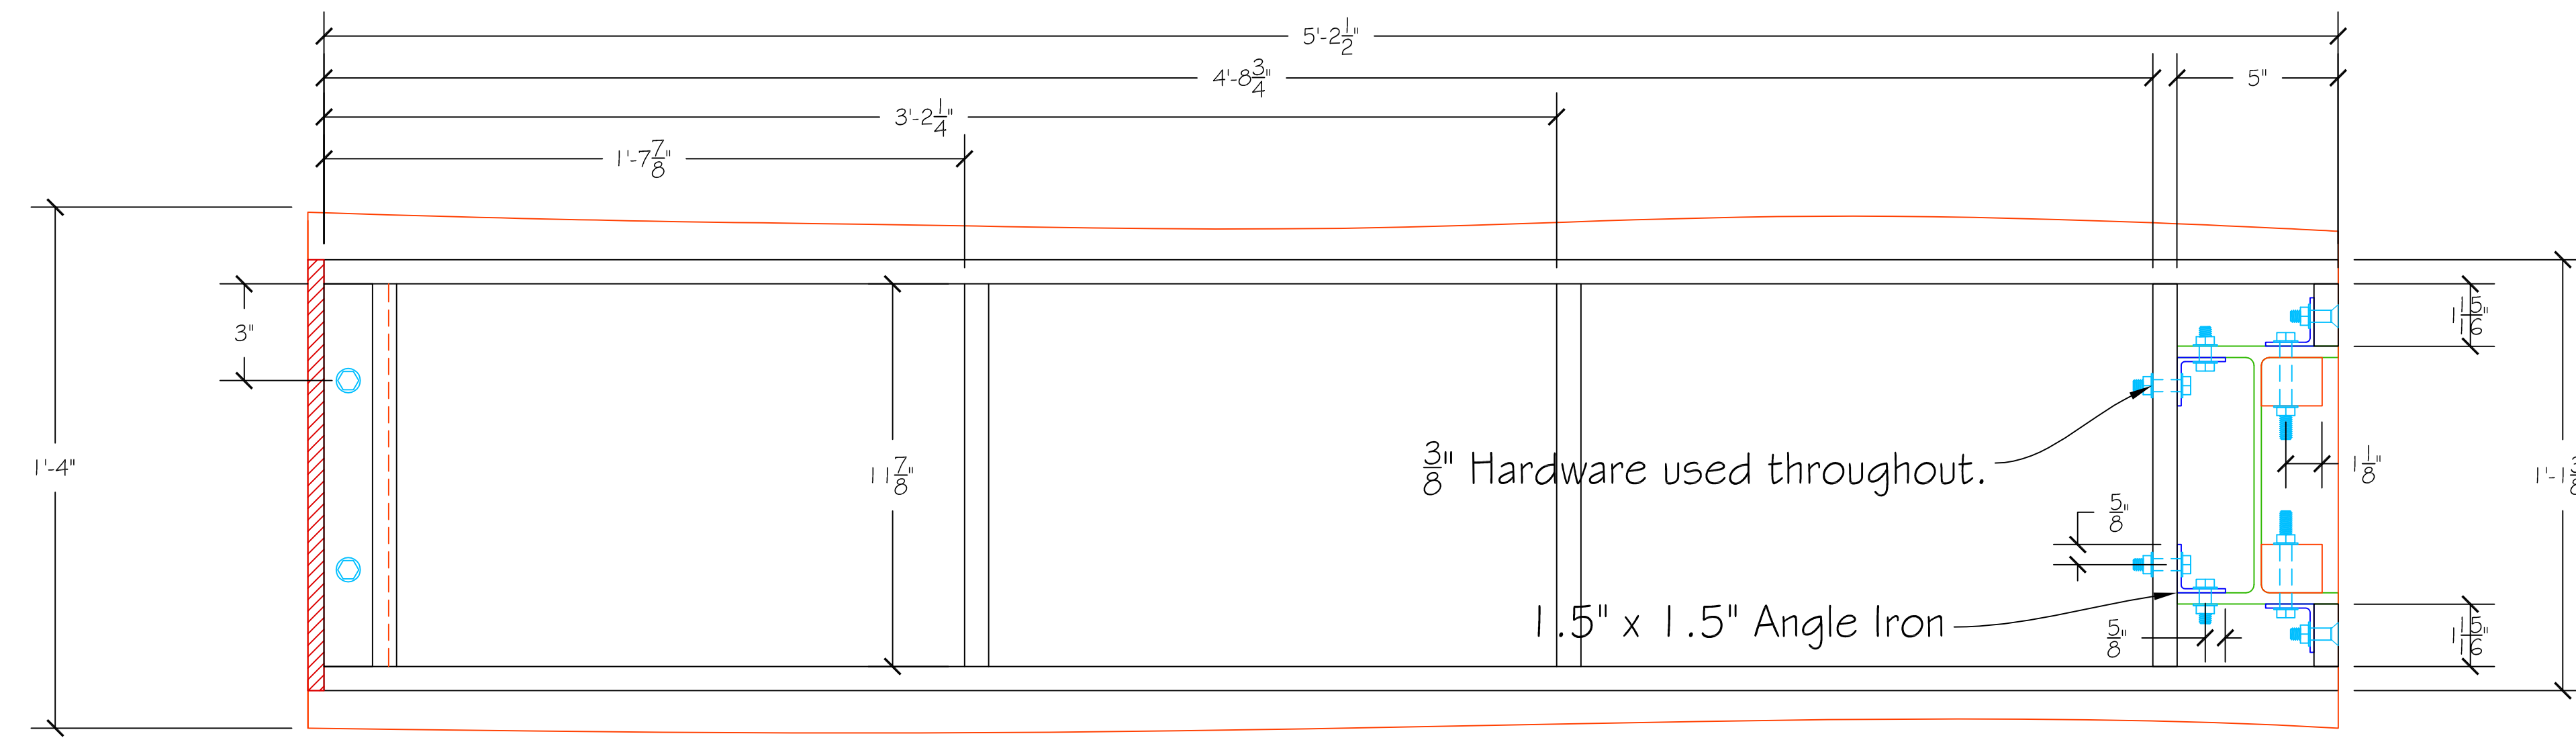

Mary Stuart
 Bench Construction
 Scale: 3" = 1'-0"

Build 2 Benches

Top Section View

Front Section View

Front View