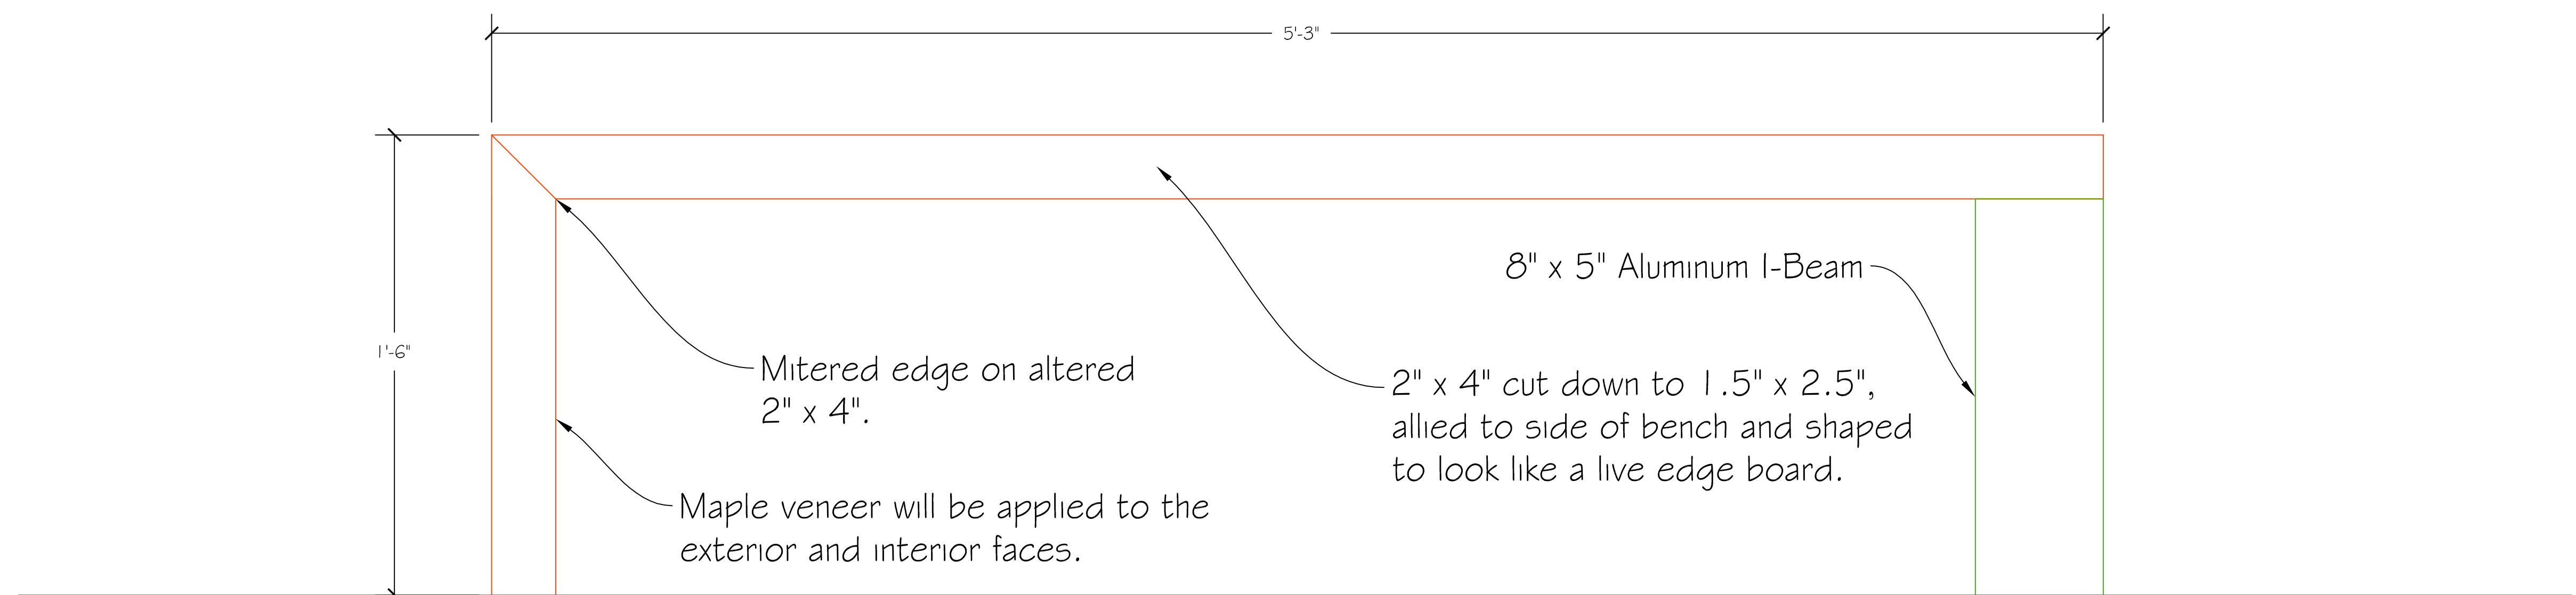

Mary Stuart
 Bench Construction
 Scale: 3" = 1'-0"

Build 2 Benches

Top Section View

Front Section View

Front View